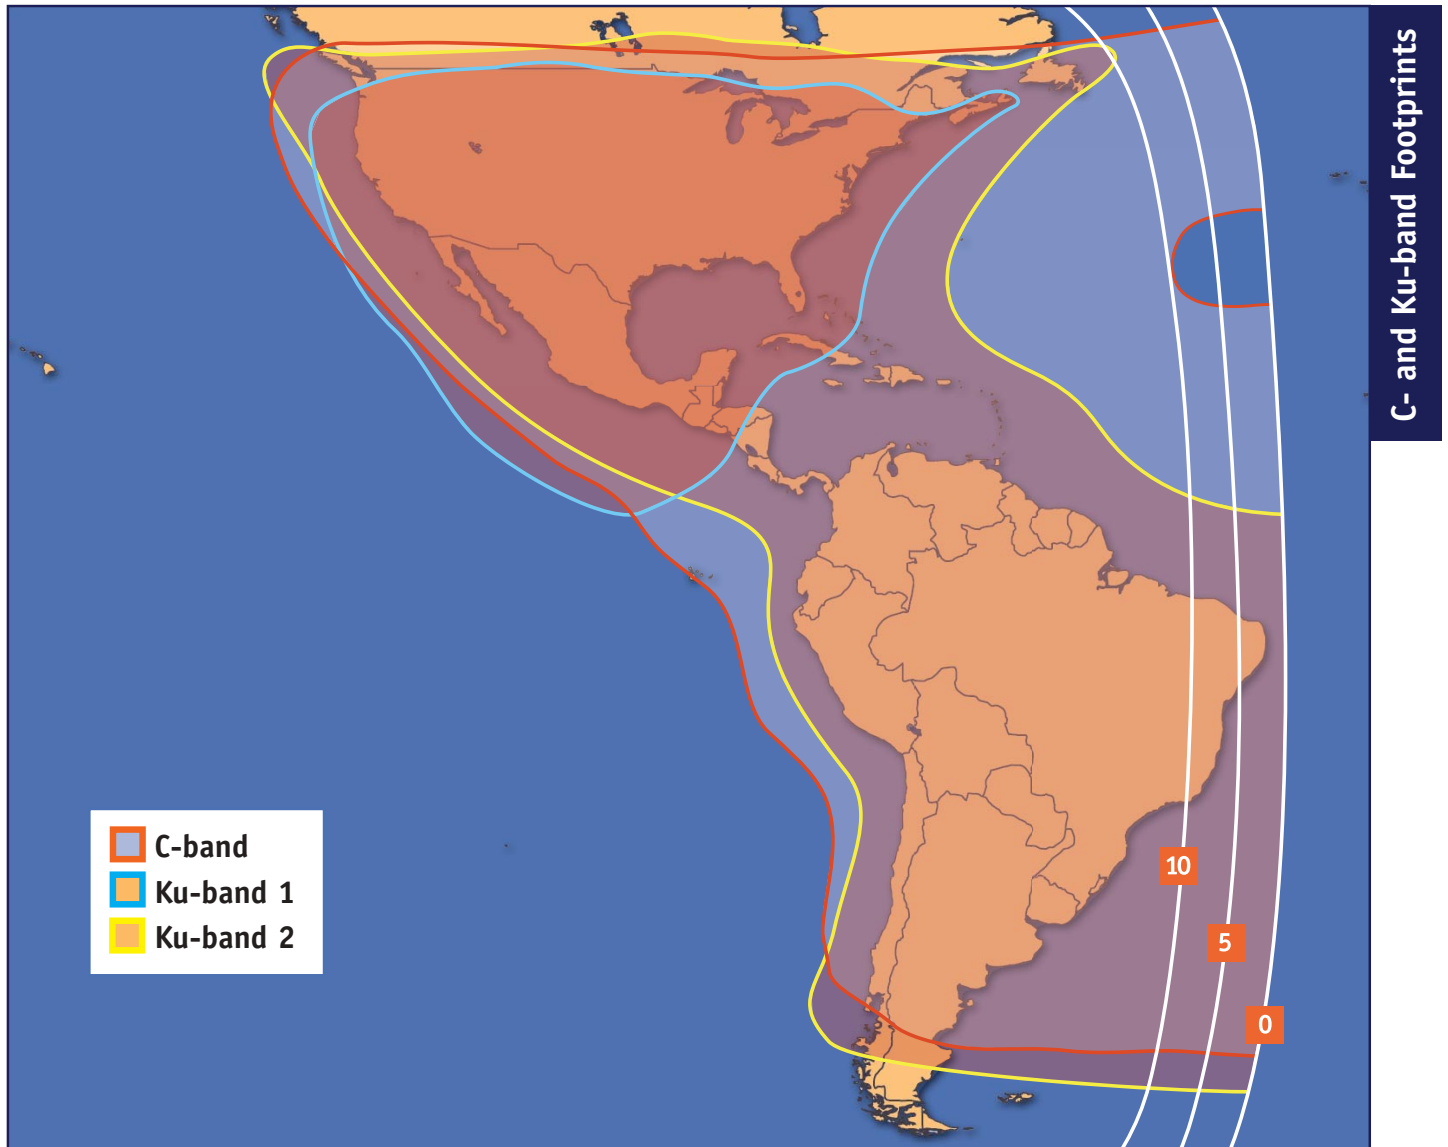

COVERAGE

Satmex 6 is a hybrid satellite that will operate in the C-band and Ku-band frequency ranges. The C-band coverage offers hemispheric coverage of North and South America. The Ku-band coverage offers high-powered hemispheric coverage as well as an ability to configure the coverage for North America only. The satellite will cover the Continental US, Central America, South America, the Gulf of Mexico and the Caribbean.

Expected to Begin Service
2006

C-band Payload

Transponders

36 MHz

Polarization

Orthogonal Linear

Frequency

Uplink: 6.1 to 6.4 GHz

Downlink: 11.9 to 12.1 GHz

Satmex 6 113° W

C-band

Location	EIRP (dBW)	G/T (dB/K)
Bogotá, Colombia	40.3	1.0
Buenos Aires, Argentina	40.4	-0.3
Caracas, Venezuela	40.0	0.7
Chicago, Illinois, U.S.	39.7	-0.7
Los Angeles, California, U.S.	40.3	-0.6
Mexico City, Mexico	39.0	0.5
New York, New York, U.S.	39.8	-0.7
Panamá City, Panamá	39.9	0.2
Portland, Maine, U.S.	39.1	-1.1
Puerto Montt, Chile	38.2	-5.2
Quito, Ecuador	40.0	-0.2
Rio de Janeiro, Brazil	40.0	-0.5
San Juan, Puerto Rico, U.S.	39.5	-1.4
Santiago, Chile	40.3	-1.2
Seattle, Washington, U.S.	38.1	-1.7

Ku-band 2

Location	EIRP* (dBW)	G/T (dB/K)
Bogotá, Colombia	50.3	2.1
Buenos Aires, Argentina	50.6	1.0
Caracas, Venezuela	50.0	1.4
Chicago, Illinois, U.S.	48.2	-1.3
Los Angeles, California, U.S.	48.2	-1.3
Mexico City, Mexico	48.2	-0.9
New York, New York, U.S.	48.1	-1.1
Panamá City, Panamá	49.6	0.0
Portland, Maine, U.S.	46.8	-1.9
Puerto Montt, Chile	48.5	-2.0
Quito, Ecuador	49.9	1.5
Rio de Janeiro, Brazil	50.5	1.1
San Juan, Puerto Rico, U.S.	47.2	-2.8
Santiago, Chile	49.8	-0.1
Seattle, Washington, U.S.	46.4	-3.0